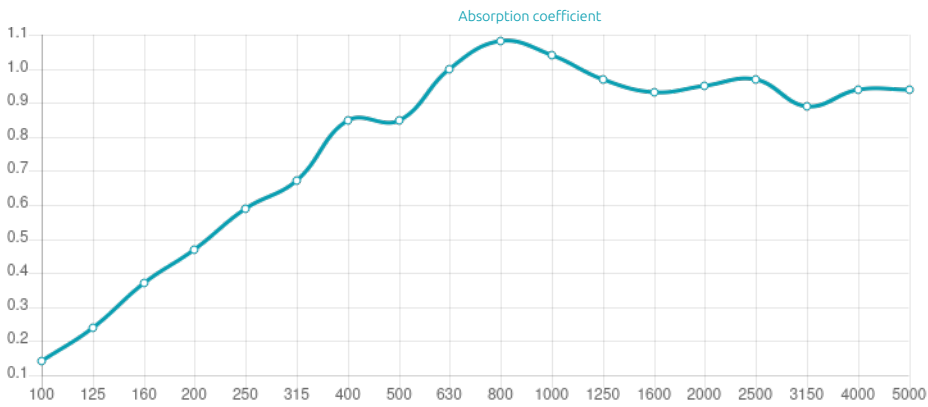

Performance

Features

Type:
Hybrid Absorber-Diffuser

Absorption range: 125 Hz to 8000 Hz

Acoustic Class: A | (α_w): 0,95
Available Fire Rate:
FG | Furniture Grade

- Materials:
- Acoustic fabric
 - Natural wood | Lacquered HMDF
 - Marine grade plywood structural frame
 - Calibrated cell acoustic foam

Dimensions:

1190x297x175mm | 7.38 Kg

Technical Information

Galan is a new line of hybrid panels - combining a high-performance acoustic core with a carefully calibrated diffuser design. This dual functionality breaks away from the old-school parameters of acoustic design, creating new paths to solve excessive reverberation and uneven sound fields.