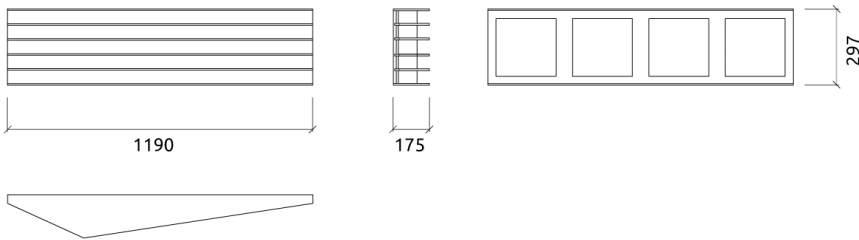

Performance

Features

Type:
Hybrid Absorber-Diffuser

Absorption range: 125 Hz to 8000 Hz

Acoustic Class: A | (α_w): 0,95
Available Fire Rate:
FG | Furniture Grade

- Materials:
- Acoustic fabric
 - Natural wood | Lacquered HMDF
 - Marine grade plywood structural frame
 - Calibrated cell acoustic foam

Dimensions:

1190x297x175mm | 7.38 Kg

Technical Information

Galan is a new line of hybrid panels - combining a high-performance acoustic core with a carefully calibrated diffuser design. This dual functionality breaks away from the old-school parameters of acoustic design, creating new paths to solve excessive reverberation and uneven sound fields.

The most striking facet of this panel is the design possibilities. The panels parametric design turns simple panels into a pattern that flows along the walls, morphing and unfolding according to your point-of-view.