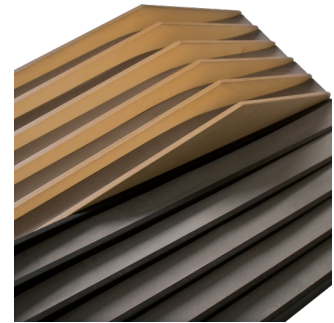

Performance

Features

Type:
Hybrid Absorber-Diffuser

Absorption range: 125 Hz to 8000 Hz

Acoustic Class: A | (α_w): 0,95
Available Fire Rate:
FG | Furniture Grade

- Materials:
- Acoustic fabric
 - Natural wood | Lacquered HMDF
 - Marine grade plywood structural frame
 - Calibrated cell acoustic foam

Dimensions:

1190x297x175mm | 7.38 Kg

Technical Information

Galan is a new line of hybrid panels - combining a high-performance acoustic core with a carefully calibrated diffuser design. This dual functionality breaks away from the old-school parameters of acoustic design, creating new paths to solve excessive reverberation and uneven sound fields.

The acoustic cores are formed by strategically interwoven acoustic foam with Helmholtz resonators, layered over an encompassing sealed air cavity. The parallel slats diffuse incoming waves, creating a uniform reflection pattern and homogenous sound fields. All tweaked to pack the most performance in the minimum space possible.

Made from a selection of wood and lacquered finishes, with a range of secondary interior colours, the Flow range opens a world of acoustic treatment to a whole new dimension of possibilities.

Product finishes